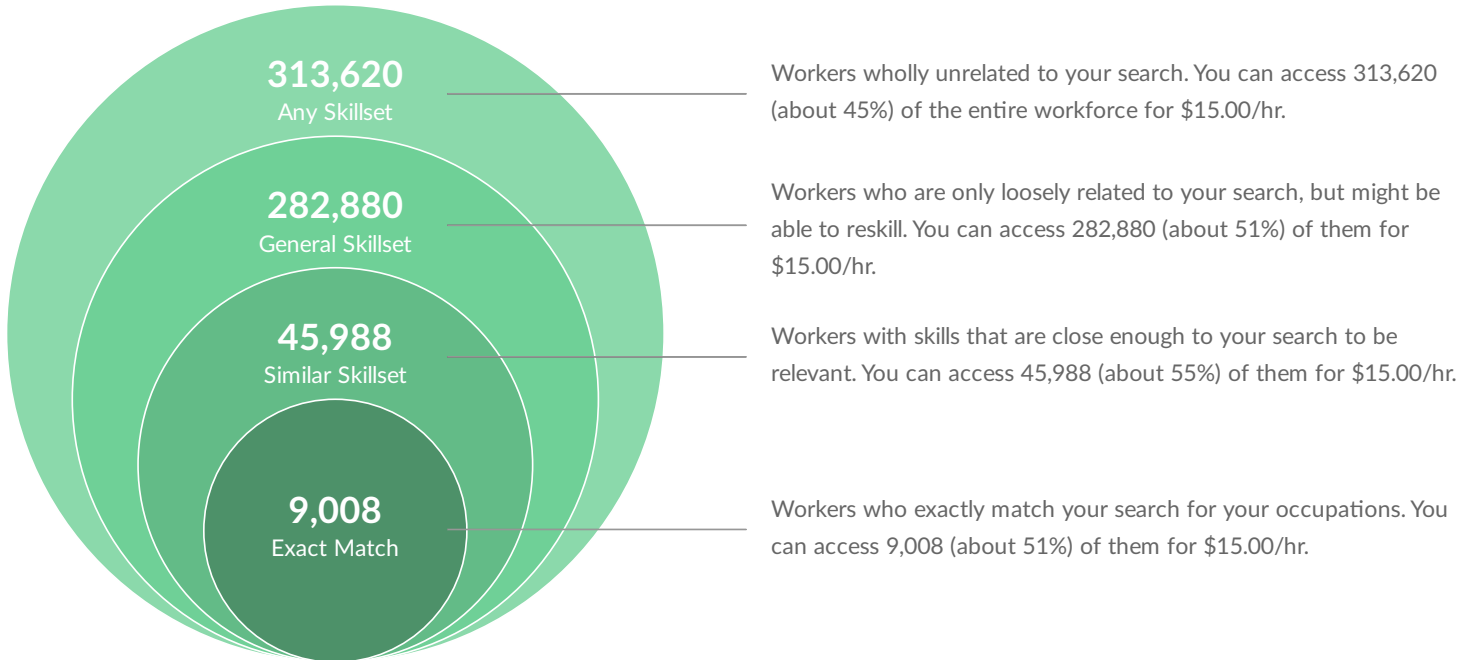

51-9199	Production Workers, All Other
11-3051	Industrial Production Managers
51-9198	Helpers--Production Workers
51-1011	First-Line Supervisors of Production and Operating...

See Appendix A for all 7 Occupations

12 Counties

13011	Banks County, GA
13013	Barrow County, GA
13059	Clarke County, GA
13117	Forsyth County, GA

See Appendix B for all 12 Counties

Class of Worker

QCEW Employees, Non-QCEW Employees, and Self-Employed

The information in this report pertains to the chosen occupations and geographical areas.

Executive Summary

Workforce availability @ \$15.00/hr ranges from 9,008 to 313,620 depending on skills match.

Note: Each layer is inclusive of the layers above it. E.g. “Exact Match” workers are included in the set of “Similar Skillset” workers. Similar Skillset includes workers whose occupations have an O*NET compatibility score of 95 or greater with your selected occupations, General Skillset includes scores of 75 or greater, and Any Skillset includes the entire workforce.